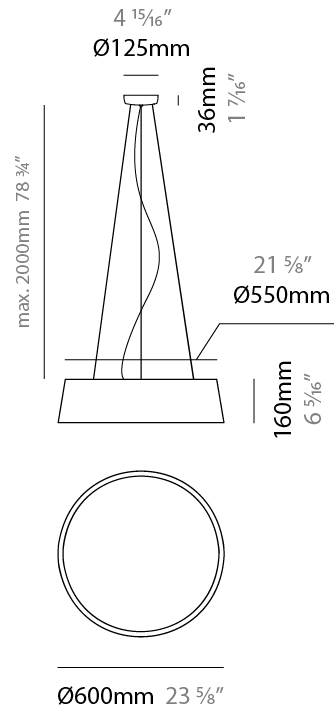

PROJECT	_____
TYPE	_____
SPECIFIER	_____
QUANTITY	_____
DATE	_____

DRUM SUSPENSION

D111063-

base number	Finish Options	Finish Options

1. To build a product code in our configurator select the specify button on the base model # product page
2. To build a manual product code on this datasheet choose from the options listed below in blue font and add the suffix to the base model #

GENERAL

Series: Drum
Brand: Ole
Division: Design
Mounting Type: Suspension
Mounting Location: Ceiling
Subcategory: Up/Down Light

PHYSICAL

Shape: Drum
Diameter (mm): 600
Diameter (in): 23 ⁵/₈
Height (mm): 160
Height (in): 6 ³/₁₆
Max. Overall Height (mm): 2160
Max. Overall Height (in): 85 ¹/₁₆
Light Distribution: Direct / Indirect
Weight (kg): 3.3
Weight (lbs): 7.26
Fixture Finish: BEI / BLK / BLU / COG / DGN / GRY / MRN / MOC / MUS / OLV / SIL / STN / TER / WHI
Holder Finish: BLK
Fixture Material: Fabric Cord / Metal
Cable Details: 2000mm Cable
Upon Request: Other fabric cord colors available upon request (see downloadable finish chart)

ELECTRICAL

Number of Lamps: 3
Lamp Type: LED Retrofit
Lamp Shape: A19
Bulb Included: Bulb Not Included
Max. Wattage Per Lamp (W): 15
Lamp Base: E26
Input Voltage (V): 120
Upon Request: 277Vac / GU24

LED

OPTICAL

RATINGS AND CERTIFICATIONS

Certified By: Certified for North American Standards
IP rating: IP20